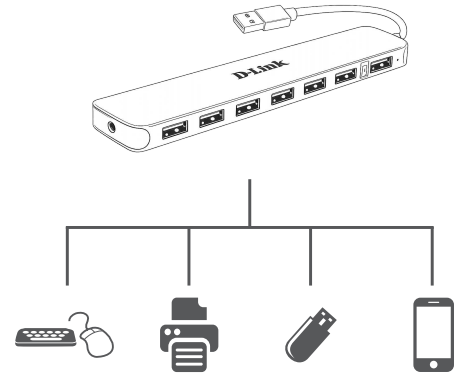

7-PORT USB 2.0 HUB

Kolay Kurulum Klavuzu

1

2

3

 <https://dlink-me.com/supporttr/>

 <https://dlink-me.com/supporttr//DUB-H7>