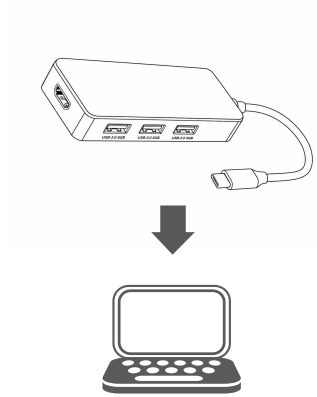

8'i 1 arada USB-C Hub HDMI, USB-A 3.0, 100W USB-C PD ve TF/SD/microSD Kart Okuyucu Kolay Kurulum Klavuzu

1

2

3

 <https://dlink-me.com/supporttr/>

 <https://dlink-me.com/supporttr//DUB-C108>