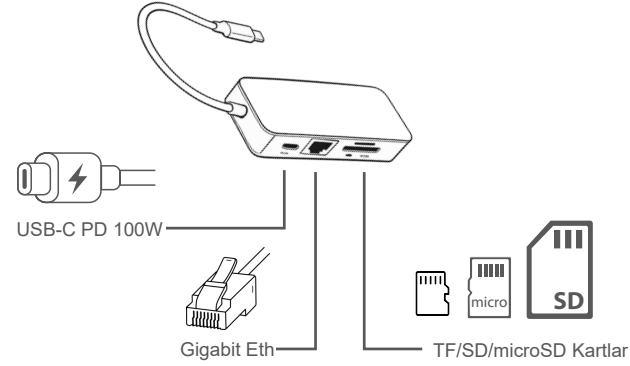

8'i 1 arada USB-C Hub HDMI, USB-A 3.0, 100W USB-C PD ve TF/SD/microSD Kart Okuyucu Kolay Kurulum Klavuzu

1

2

3

 <https://dlink-me.com/supporttr/>

 <https://dlink-me.com/supporttr//DUB-C108>