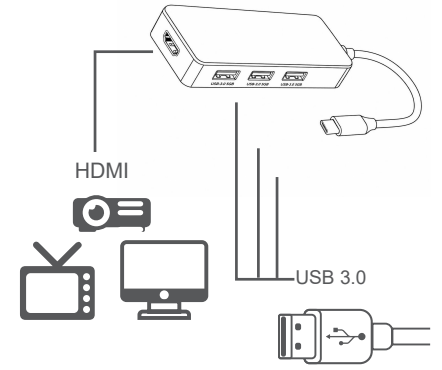

8'i 1 arada USB-C Hub HDMI, USB-A 3.0, 100W USB-C PD ve TF/SD/microSD Kart Okuyucu Kolay Kurulum Klavuzu

1

2

3

 <https://dlink-me.com/supporttr/>

 <https://dlink-me.com/supporttr//DUB-C108>