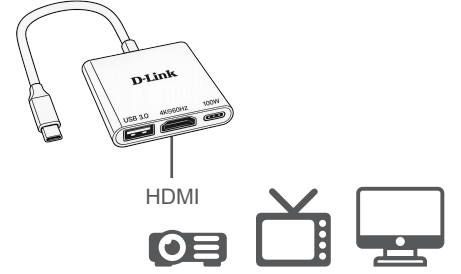

3'ü 1 arada USB-C Hub HDMI, USB 3.0 ve USB-C PD 100W Kolay Kurulum Klavuzu

1

2

3

 <https://dlink-me.com/supporttr/>

 <https://dlink-me.com/supporttr//DUB-M530>