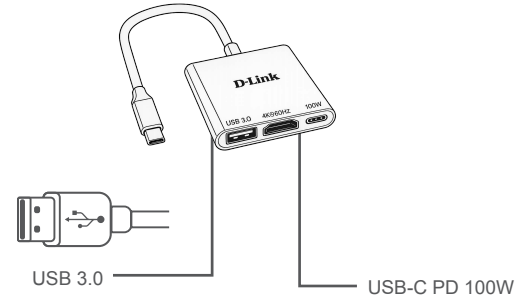

3'ü 1 arada USB-C Hub HDMI, USB 3.0 ve USB-C PD 100W Kolay Kurulum Klavuzu

1

2

3

 <https://dlink-me.com/supporttr/>

 <https://dlink-me.com/supporttr//DUB-M530>