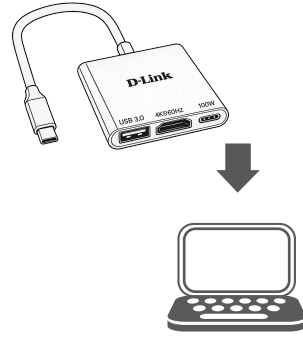

3'ü 1 arada USB-C Hub HDMI, USB 3.0 ve USB-C PD 100W Kolay Kurulum Klavuzu

1

2

3

 <https://dlink-me.com/supporttr/>

 <https://dlink-me.com/supporttr//DUB-M530>